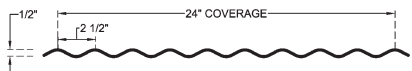

Soffit Panel

Flush Wall

3' Tuf Rib

3' Delta Rib

3' PBR Panel

2' Delta Rib

2-1/2" Corrugated

Additional charges may apply to any premium colors. Color samples may vary from the actual product. Actual metal samples are available by request.