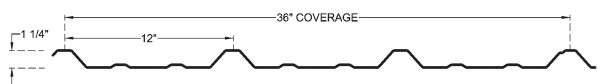

Soffit Panel

Flush Wall

3' Tuf Rib

3' Delta Rib

3' PBR Panel

2' Delta Rib

2-1/2" Corrugated

Additional charges may apply to any premium colors. Color samples may vary from the actual product. Actual metal samples are available by request.