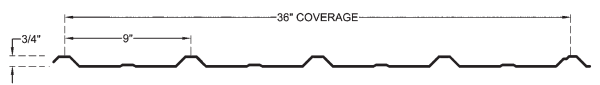

Soffit Panel

Flush Wall

3' Tuf Rib

3' Delta Rib

3' PBR Panel

2' Delta Rib

2-1/2" Corrugated

Additional charges may apply to any premium colors. Color samples may vary from the actual product. Actual metal samples are available by request.