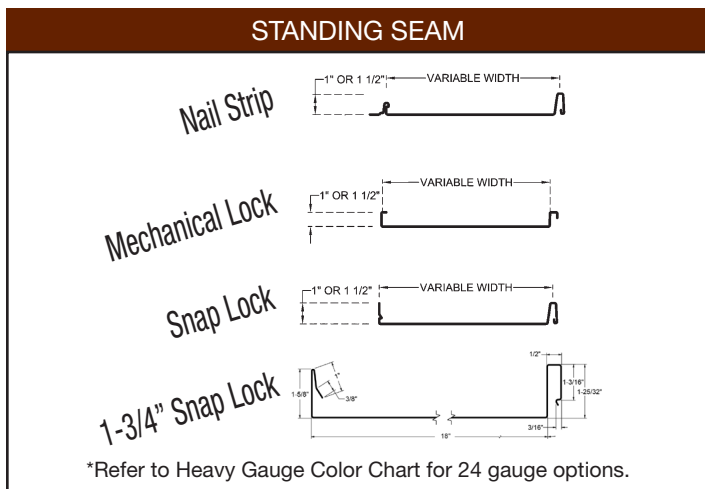

BLACK

Note: Color samples may vary from the actual coated product. Please obtain actual metal samples for color approval.

*****Premium color**

COLOR	28 GAUGE				26 GAUGE	
	3' Tuf Rib	3' Delta Rib	2' Delta Rib	2 1/2" Corrugated	3' PBR	Standing Seam
Zincalume	●	●	●	●	●	
White	●	●	●	●	●	●
Ivory	●	●				
Parchment	●	●			●	
Light Stone	●	●	●	●	●	
Beige	●	●	●	●		
Hickory Moss	●	●			●	
Weathered Copper	●	●			●	●
Desert Brown	●	●	●	●		
Medium Brown	●	●	●	●		●
Dark Brown	●	●	●	●		●
Light Gray	●	●	●	●	●	●
Dark Gray	●	●	●	●	●	●
Dark Blue	●	●	●	●		
True Red	●	●	●	●		●
Rustic Red	●					●
Burgundy	●	●				
Medium Green	●	●				
Dark Green	●	●	●	●	●	●
Forest Green	●	●	●	●		●
Black	●	●				
Copper Penny	●	●				●
Sedona Rust	●	●				
Hawaiian Blue	●	●				●

www.epicsteelcorp.com

Phone:
406.542.1711

FAX:
406.542.1911

Address:
6574 HWY 10 West
Missoula, MT 59808

MATERIAL SPECS	28 GAUGE	26 GAUGE
STEEL YIELD STRESS	80,000 PSI (Grade E)	80,000 PSI (Grade E)
GALVALUME STEEL GAUGE	AZ-55	AZ-55
PAINT SYSTEM	DURACOAT™	DURACOAT™
WARRANTY	40-year/Cool Roof Paint	40-year/Cool Roof Paint