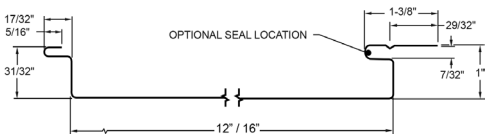

www.epicsteelcorp.com

Phone:
406.542.1711

FAX:
406.542.1911

Address:
6574 HWY 10 West
Missoula, MT 59808

MATERIAL SPECS	28 GAUGE	26 GAUGE
STEEL YIELD STRESS	80,000 PSI (Grade E)	80,000 PSI (Grade E)
GALVALUME STEEL GAUGE	AZ-55	AZ-55
PAINT SYSTEM	DURACOAT™	DURACOAT™
WARRANTY	40-year/Cool Roof Paint	40-year/Cool Roof Paint

Soffit Panel

Flush Wall

3' Tuf Rib

3' Delta Rib

3' PBR Panel

2' Delta Rib

2-1/2" Corrugated

Additional charges may apply to any premium colors. Color samples may vary from the actual product. Actual metal samples are available by request.