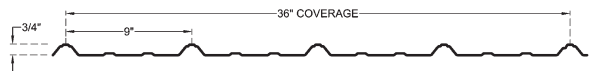

COLOR	28 GAUGE				26 GAUGE	
	3' Tuf Rib	3' Delta Rib	2' Delta Rib	2 1/2" Corrugated	3' PBR	Standing Seam
Zincalume	●	●	●	●	●	
White	●	●	●	●	●	●
Ivory	●	●				
Parchment	●	●			●	
Light Stone	●	●	●	●	●	
Beige	●	●	●	●		
Hickory Moss	●	●			●	
Weathered Copper	●	●			●	●
Desert Brown	●	●	●	●		
Medium Brown	●	●	●	●		●
Dark Brown	●	●	●	●		●
Light Gray	●	●	●	●	●	●
Dark Gray	●	●	●	●	●	●
Dark Blue	●	●	●	●		
True Red	●	●	●	●		●
Rustic Red	●					●
Burgundy	●	●				
Medium Green	●	●				
Dark Green	●	●	●	●	●	●
Forest Green	●	●	●	●		●
Black	●	●				
Copper Penny	●	●				●
Sedona Rust	●	●				
Hawaiian Blue	●	●				●

www.epicsteelcorp.com

Phone:
406.542.1711

FAX:
406.542.1911

Address:
6574 HWY 10 West
Missoula, MT 59808

MATERIAL SPECS	28 GAUGE	26 GAUGE
STEEL YIELD STRESS	80,000 PSI (Grade E)	80,000 PSI (Grade E)
GALVALUME STEEL GAUGE	AZ-55	AZ-55
PAINT SYSTEM	DURACOAT™	DURACOAT™
WARRANTY	40-year/Cool Roof Paint	40-year/Cool Roof Paint

Soffit Panel

Flush Wall

3' Tuf Rib

3' Delta Rib

3' PBR Panel

2' Delta Rib

2-1/2" Corrugated

Additional charges may apply to any premium colors. Color samples may vary from the actual product. Actual metal samples are available by request.